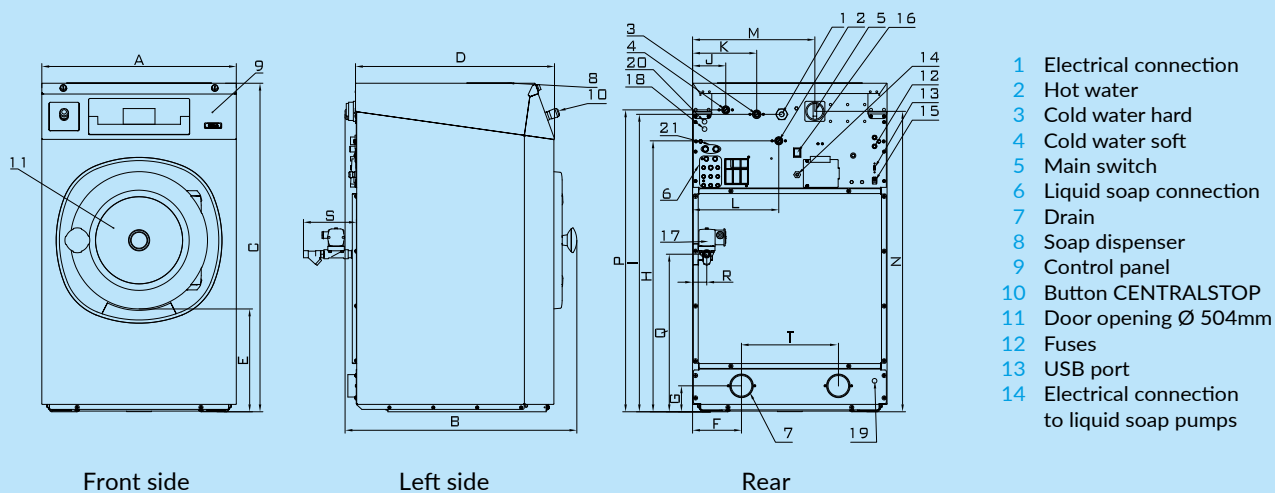

ERGONOMICAL
CONSTRUCTION

LARGE DOOR
OPENING

LOW WATER
AND ENERGY
CONSUMPTION

GET AHEAD IN LAUNDRY 

TYPE		RX350	RX520
INNERDRUM			
Maximum capacity 1:9	kg	37	58
Capacity 1:10	kg	33	52
Volume	litres	332	520
Diameter	mm	914	914
DRUM SPEED			
Wash	rpm	38	38
Extraction	rpm	540	440
G-FACTOR			
		150	100
HEATING			
Electricity	kW	27	40,6
Steam	bar	1 - 8	1 - 8
Hot water	°C	90	90
Sound pressure level	dB (A)	< 65	< 65
Water valves connection	BSP	3/4"	1"
Water pressure	kPa	100-800	100-800
Rec. water pressure	kPa	300-500	300-500
Water inlet	l/min	66-188	183-518
Drain valve	outer Ø mm	2x76	2x76
Flow amount with drain valve	l/min	2x210	2x210
Steam valve connection	BSP	3/4"	3/4"
Steam pressure	kPa	100-800	100-800
DIMENSIONS			
Size H×W×D	mm	1500×1060×1030	1500×1060×1315
Net weight	kg	410	520
TRANSPORT DATA			
Packed H×W×D	mm	1625×1088×1060	1625×1088×1345
Gross weight	kg	425	535

DIMENSIONS

	A	B	C	D	E	F	G	H	I	J	K	L	M	N	P	Q	R	S	T	
RX350	1060	1030	1500	936	465	318	120	1326	1366	113	248	383	671	1349	1413	528	66	145	482	
RX520	1060	1315	1500	1221	465	318	120	1414	1374	88	223	363	671	1349	1332	528	66	145	482	
	width depth height																			